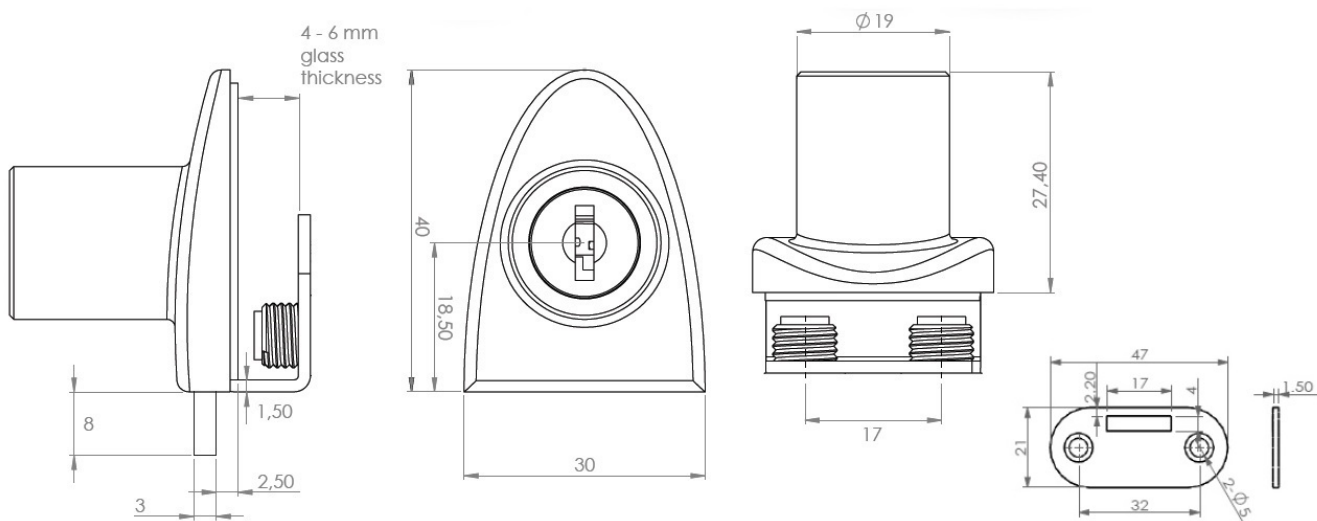

PRODUCT SHEET

Description:

Glass Door Lock "Badge", F/Single Doors, Black Anod, W/SISO Oval Metal Key, 400 KD,W/2 Zamak Screws W/PVC Tip, 1 Black, Flat Oval Metal Striking Plate, f/Glass Thickness 4-6mm

Item number:

14.09.502-0

| Units | Box | Carton | HS Code | Barcode |
|-------|-----|--------|------------|--|
| Pcs. | 10 | 100 | 8301300000 |  |
| | | | | 5704866048576 |

SISO A/S

Mileparken 11
DK-2740 Skovlunde
Denmark
VAT: DK 24786013